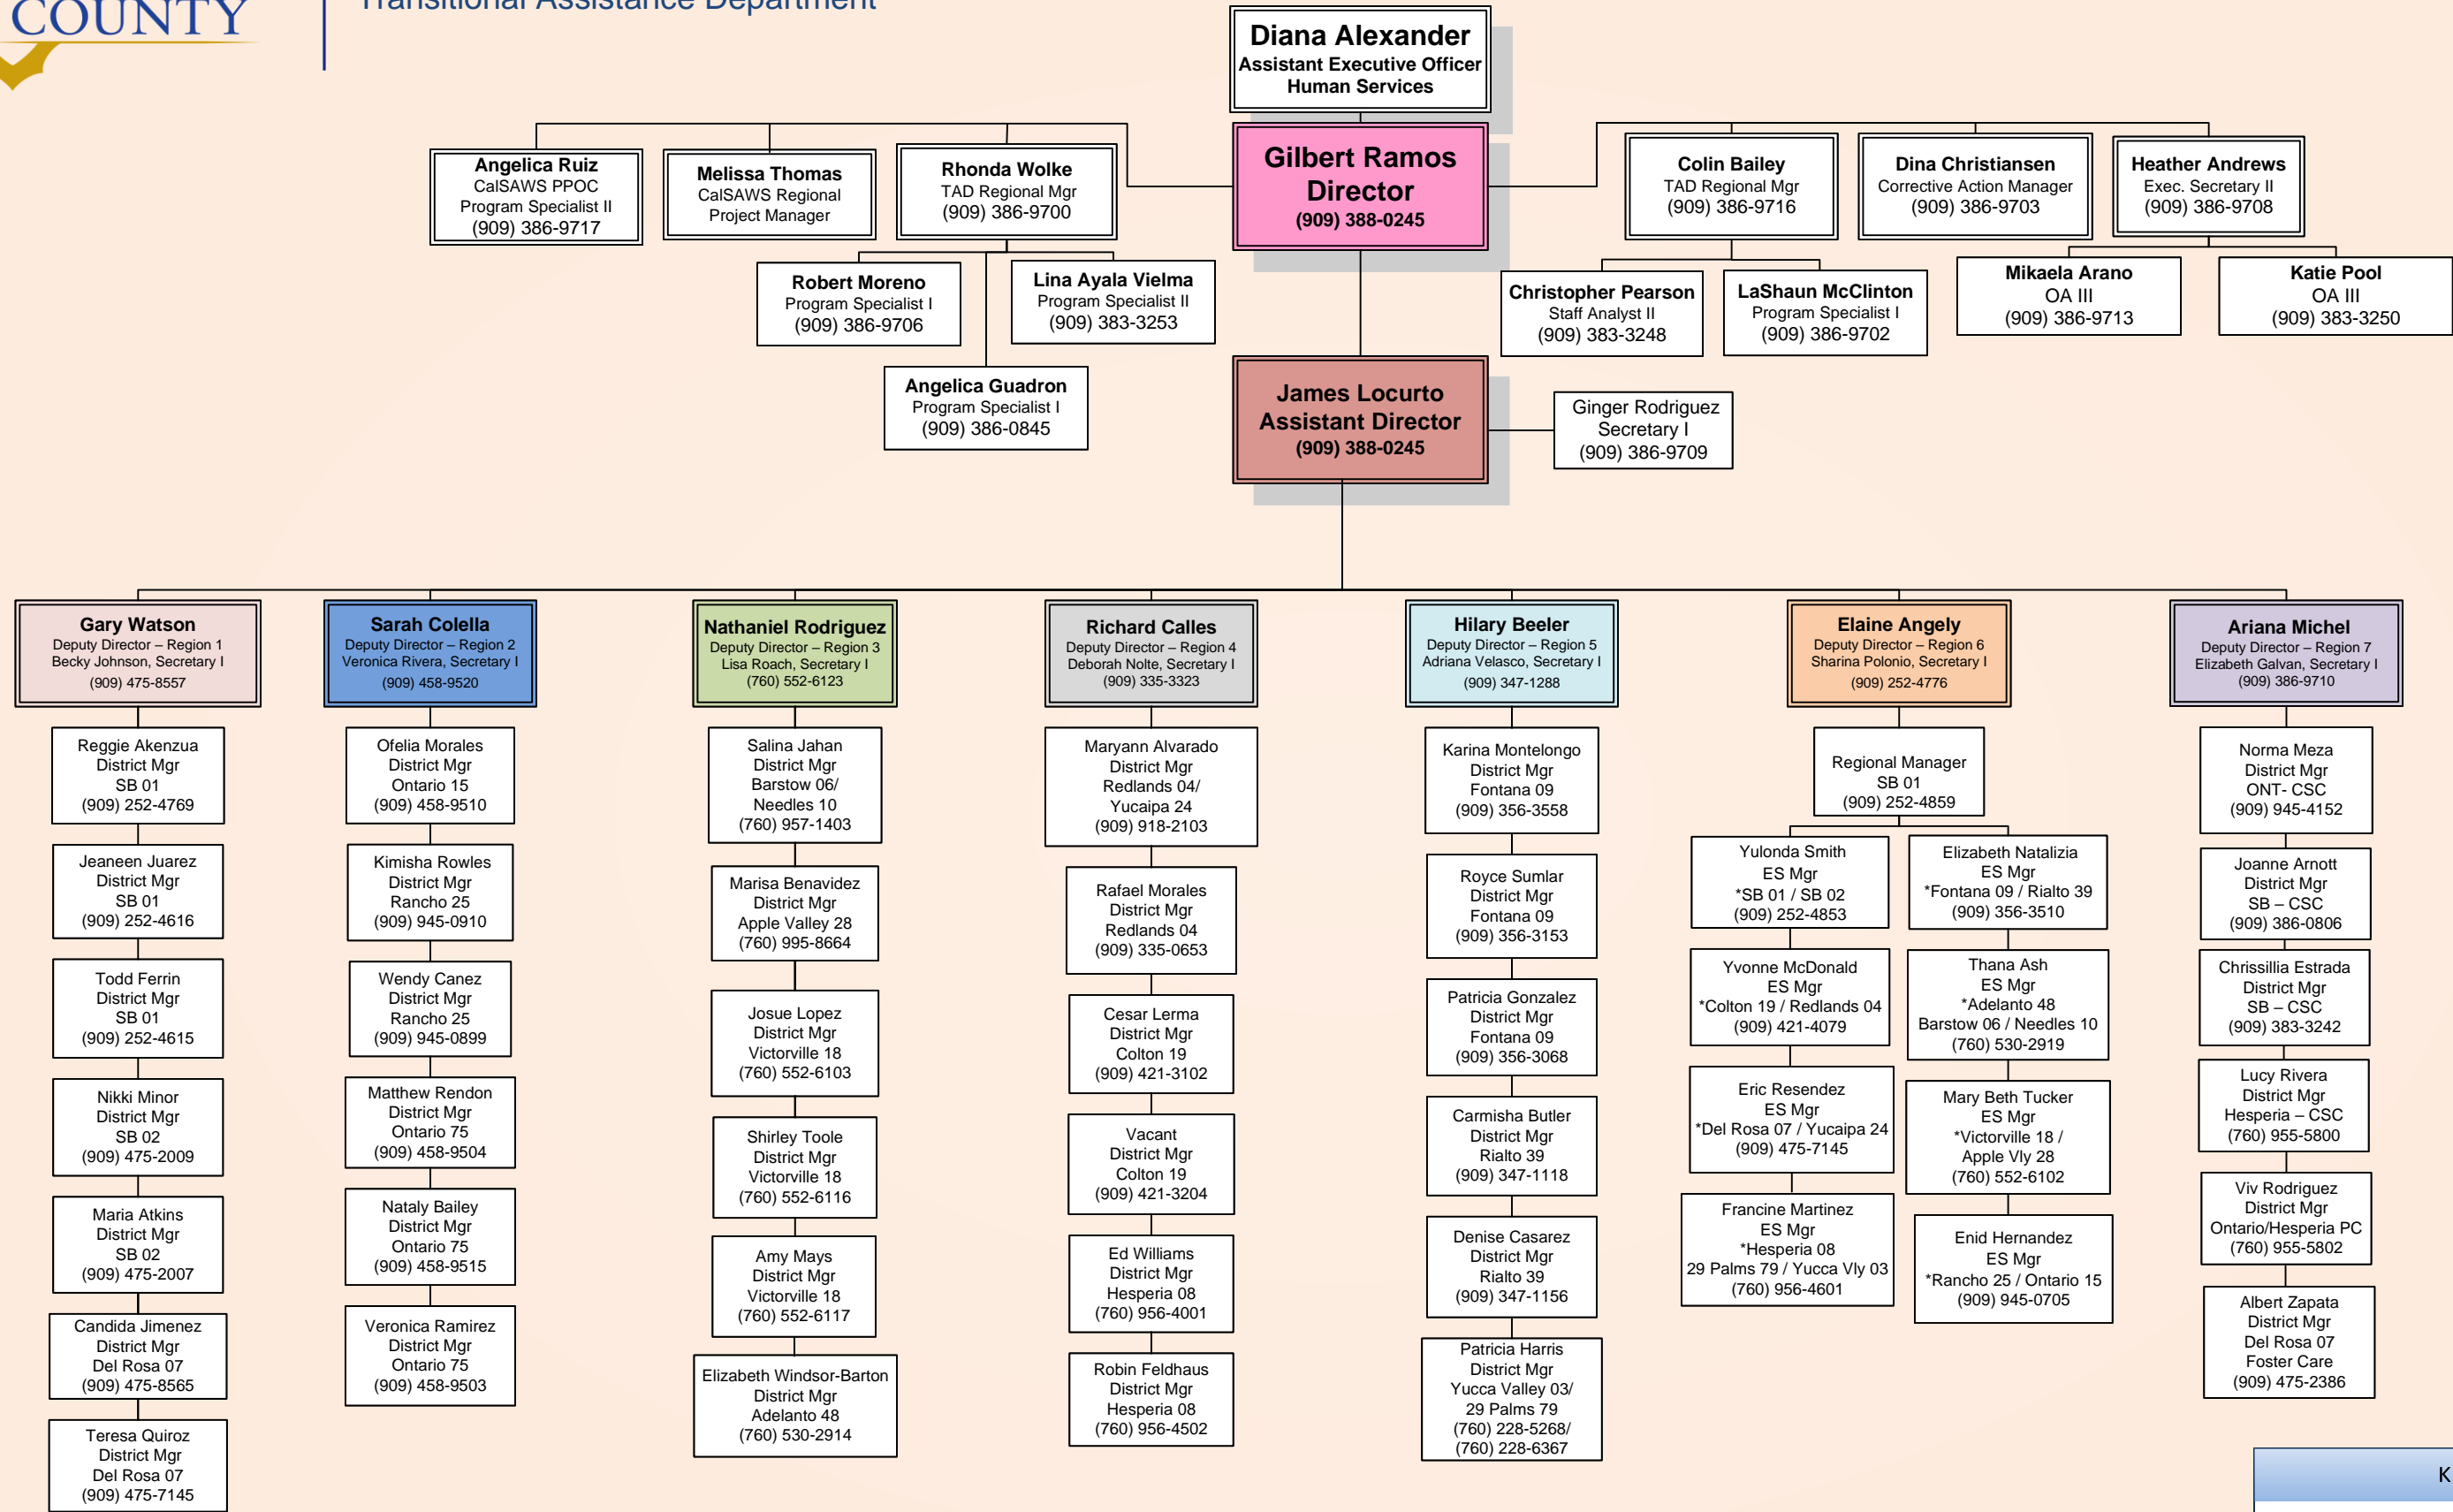

Transitional Assistance Department

KEY

- San Bernardino (SB)
- Deputy Director (DD)
- Regional Manager (RM)
- District Manager (DM)
- Employment Services Manager (ESM)
- Office Assistant (OA)