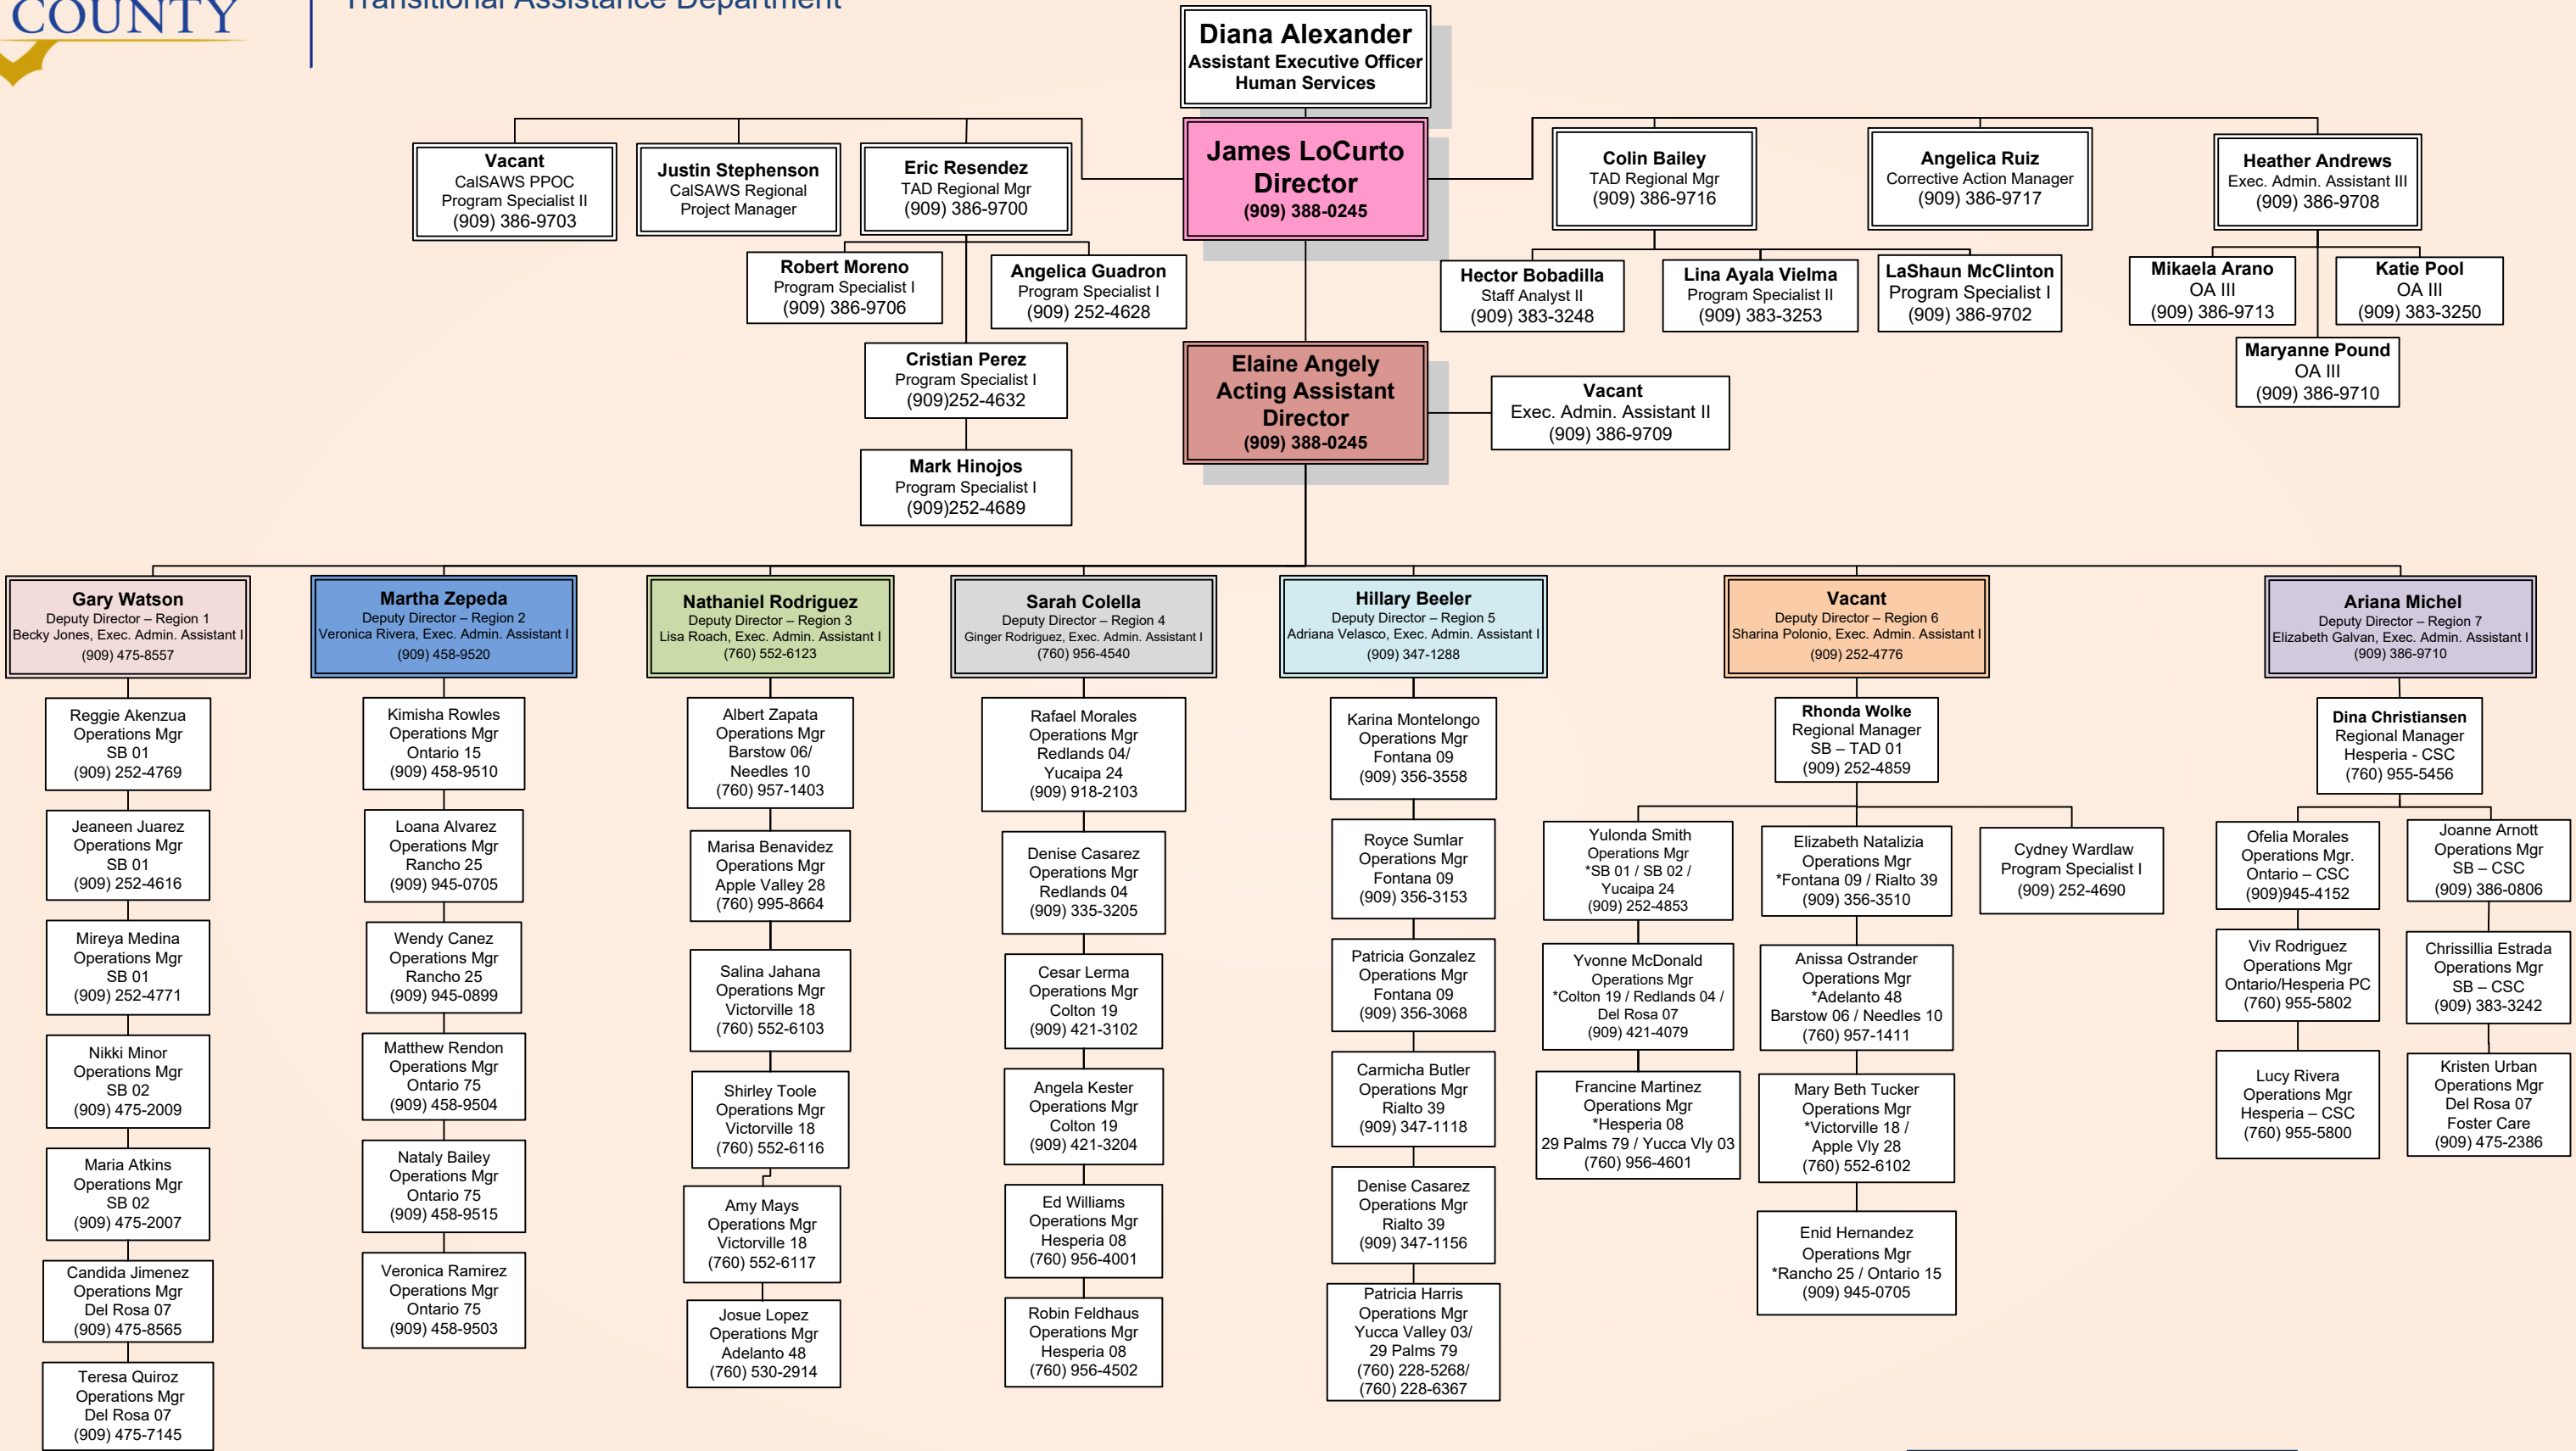

Transitional Assistance Department

KEY

- San Bernardino (SB)
- Deputy Director (DD)
- Regional Manager (RM)
- Operations Manager (OM)
- Office Assistant (OA)