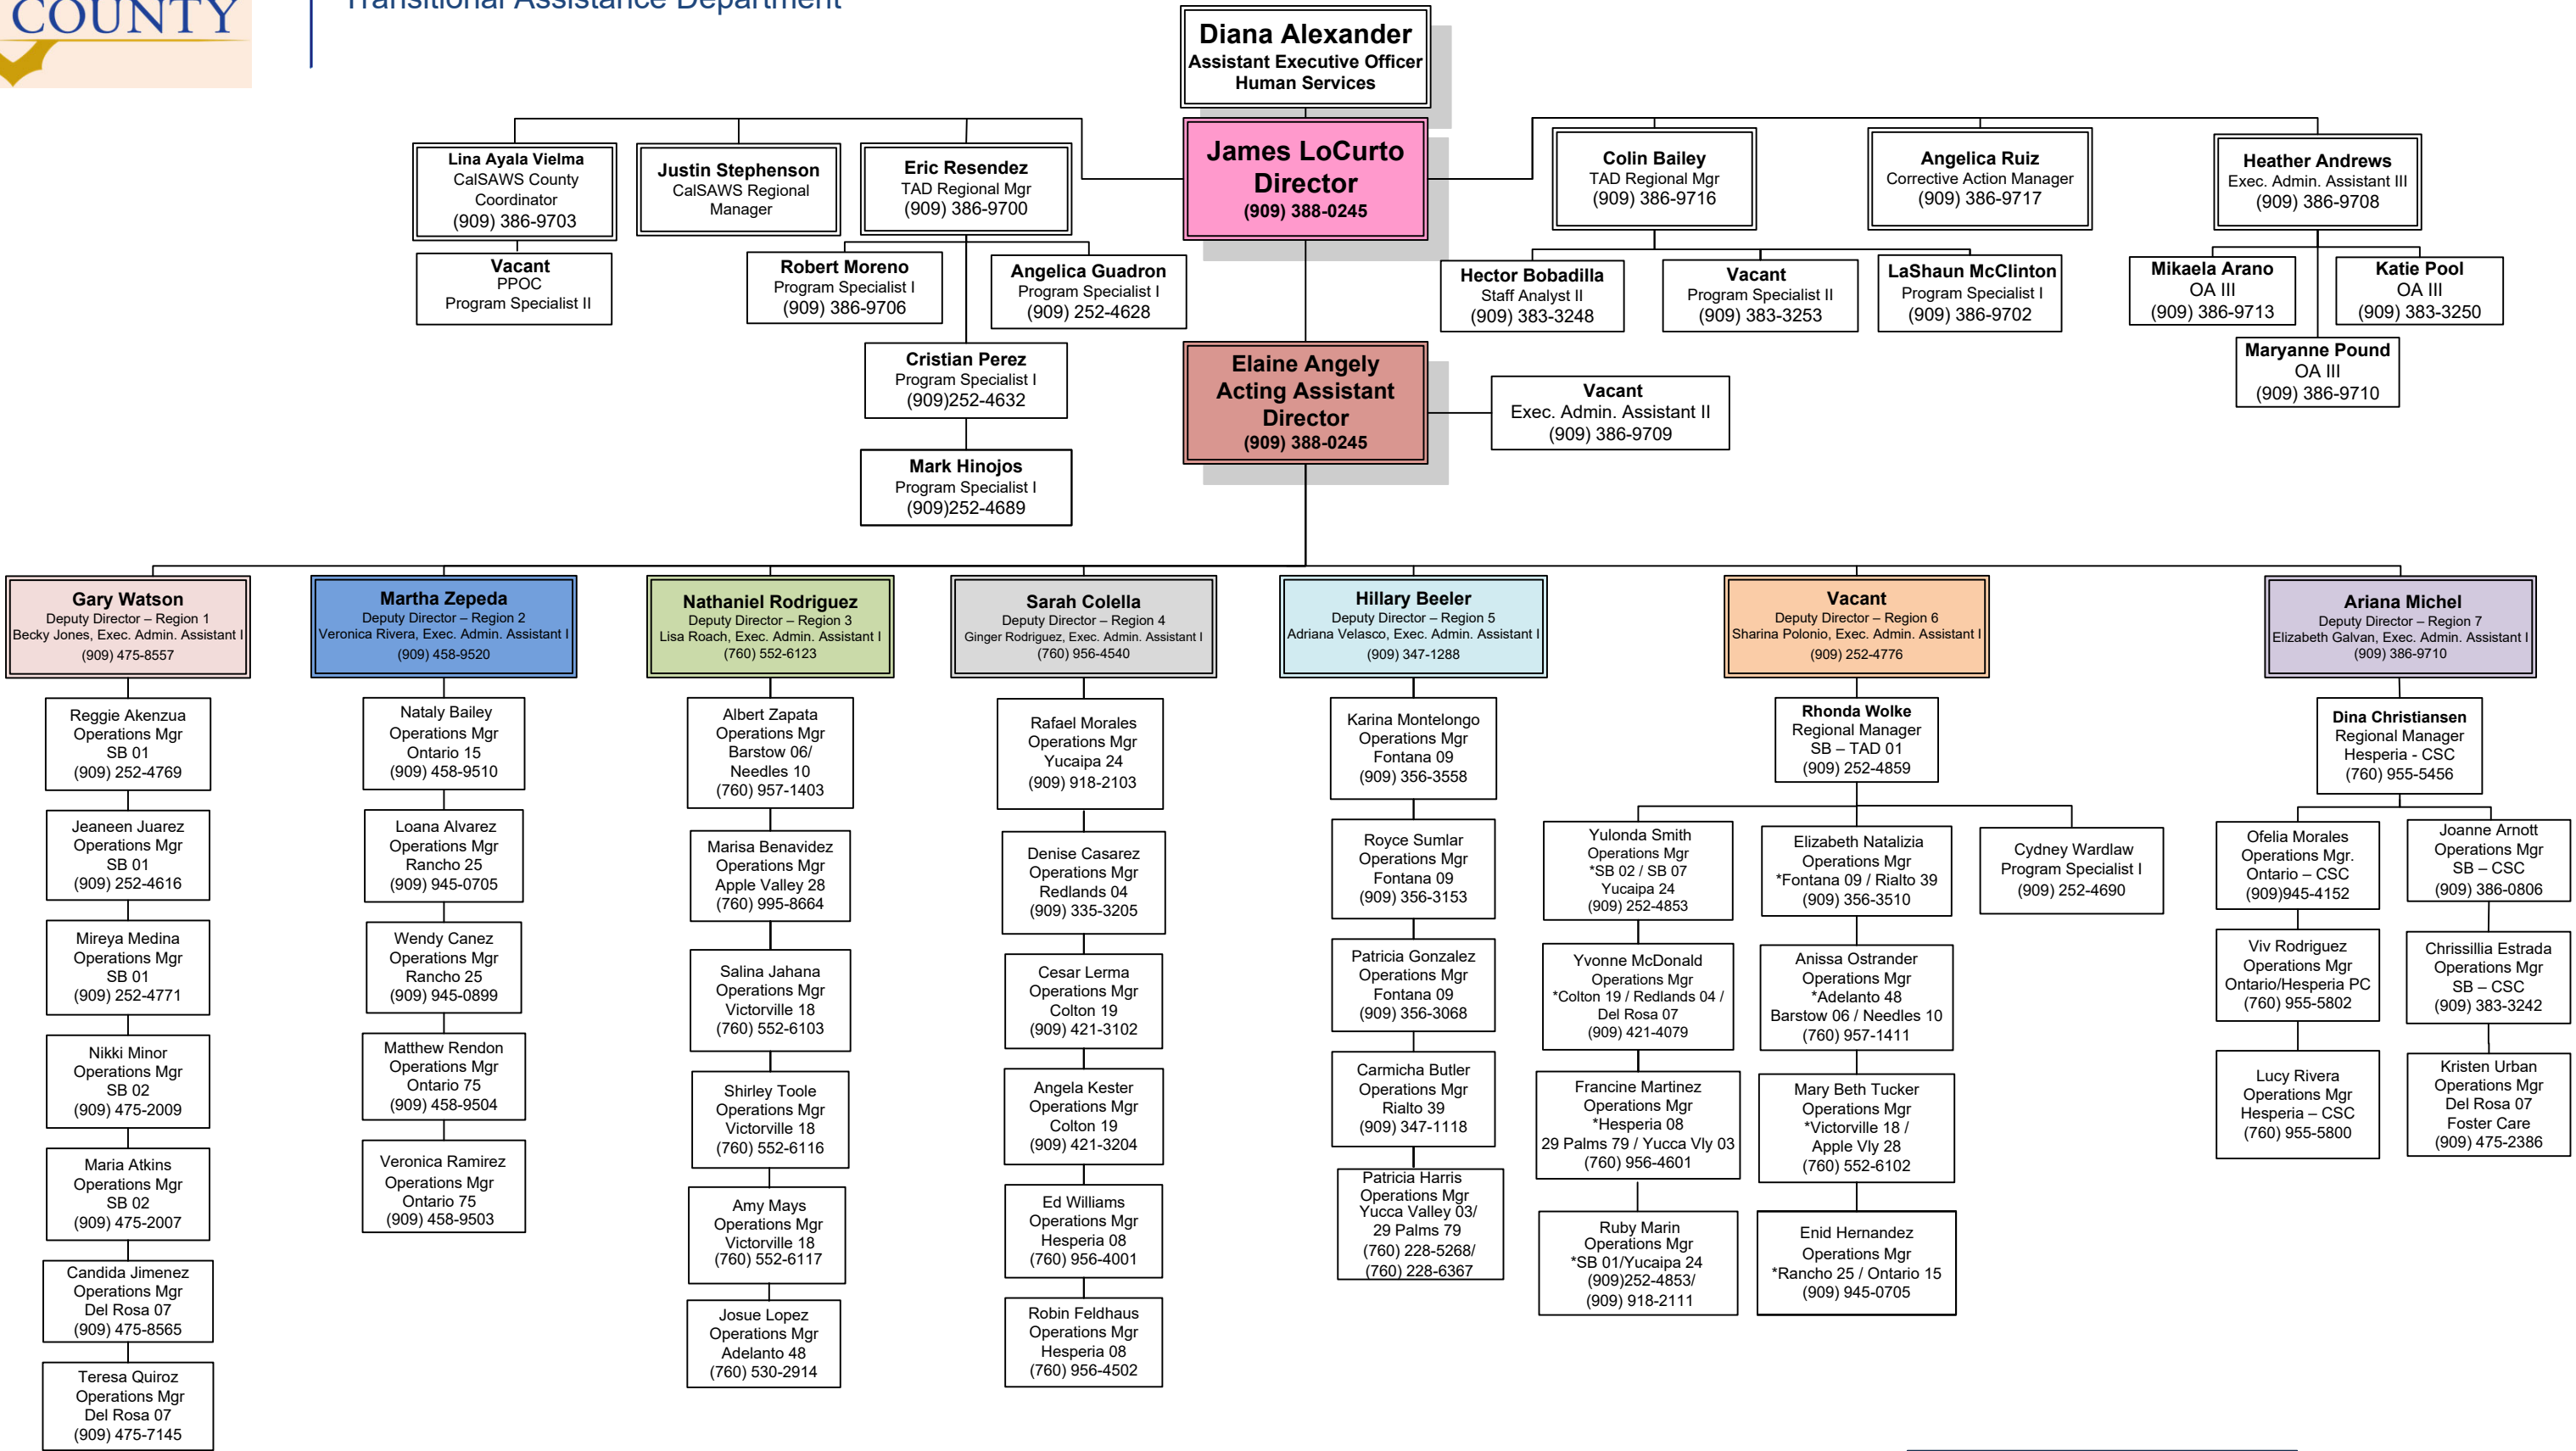

Transitional Assistance Department

KEY

- San Bernardino (SB)
- Deputy Director (DD)
- Regional Manager (RM)
- Operations Manager (OM)
- Office Assistant (OA)