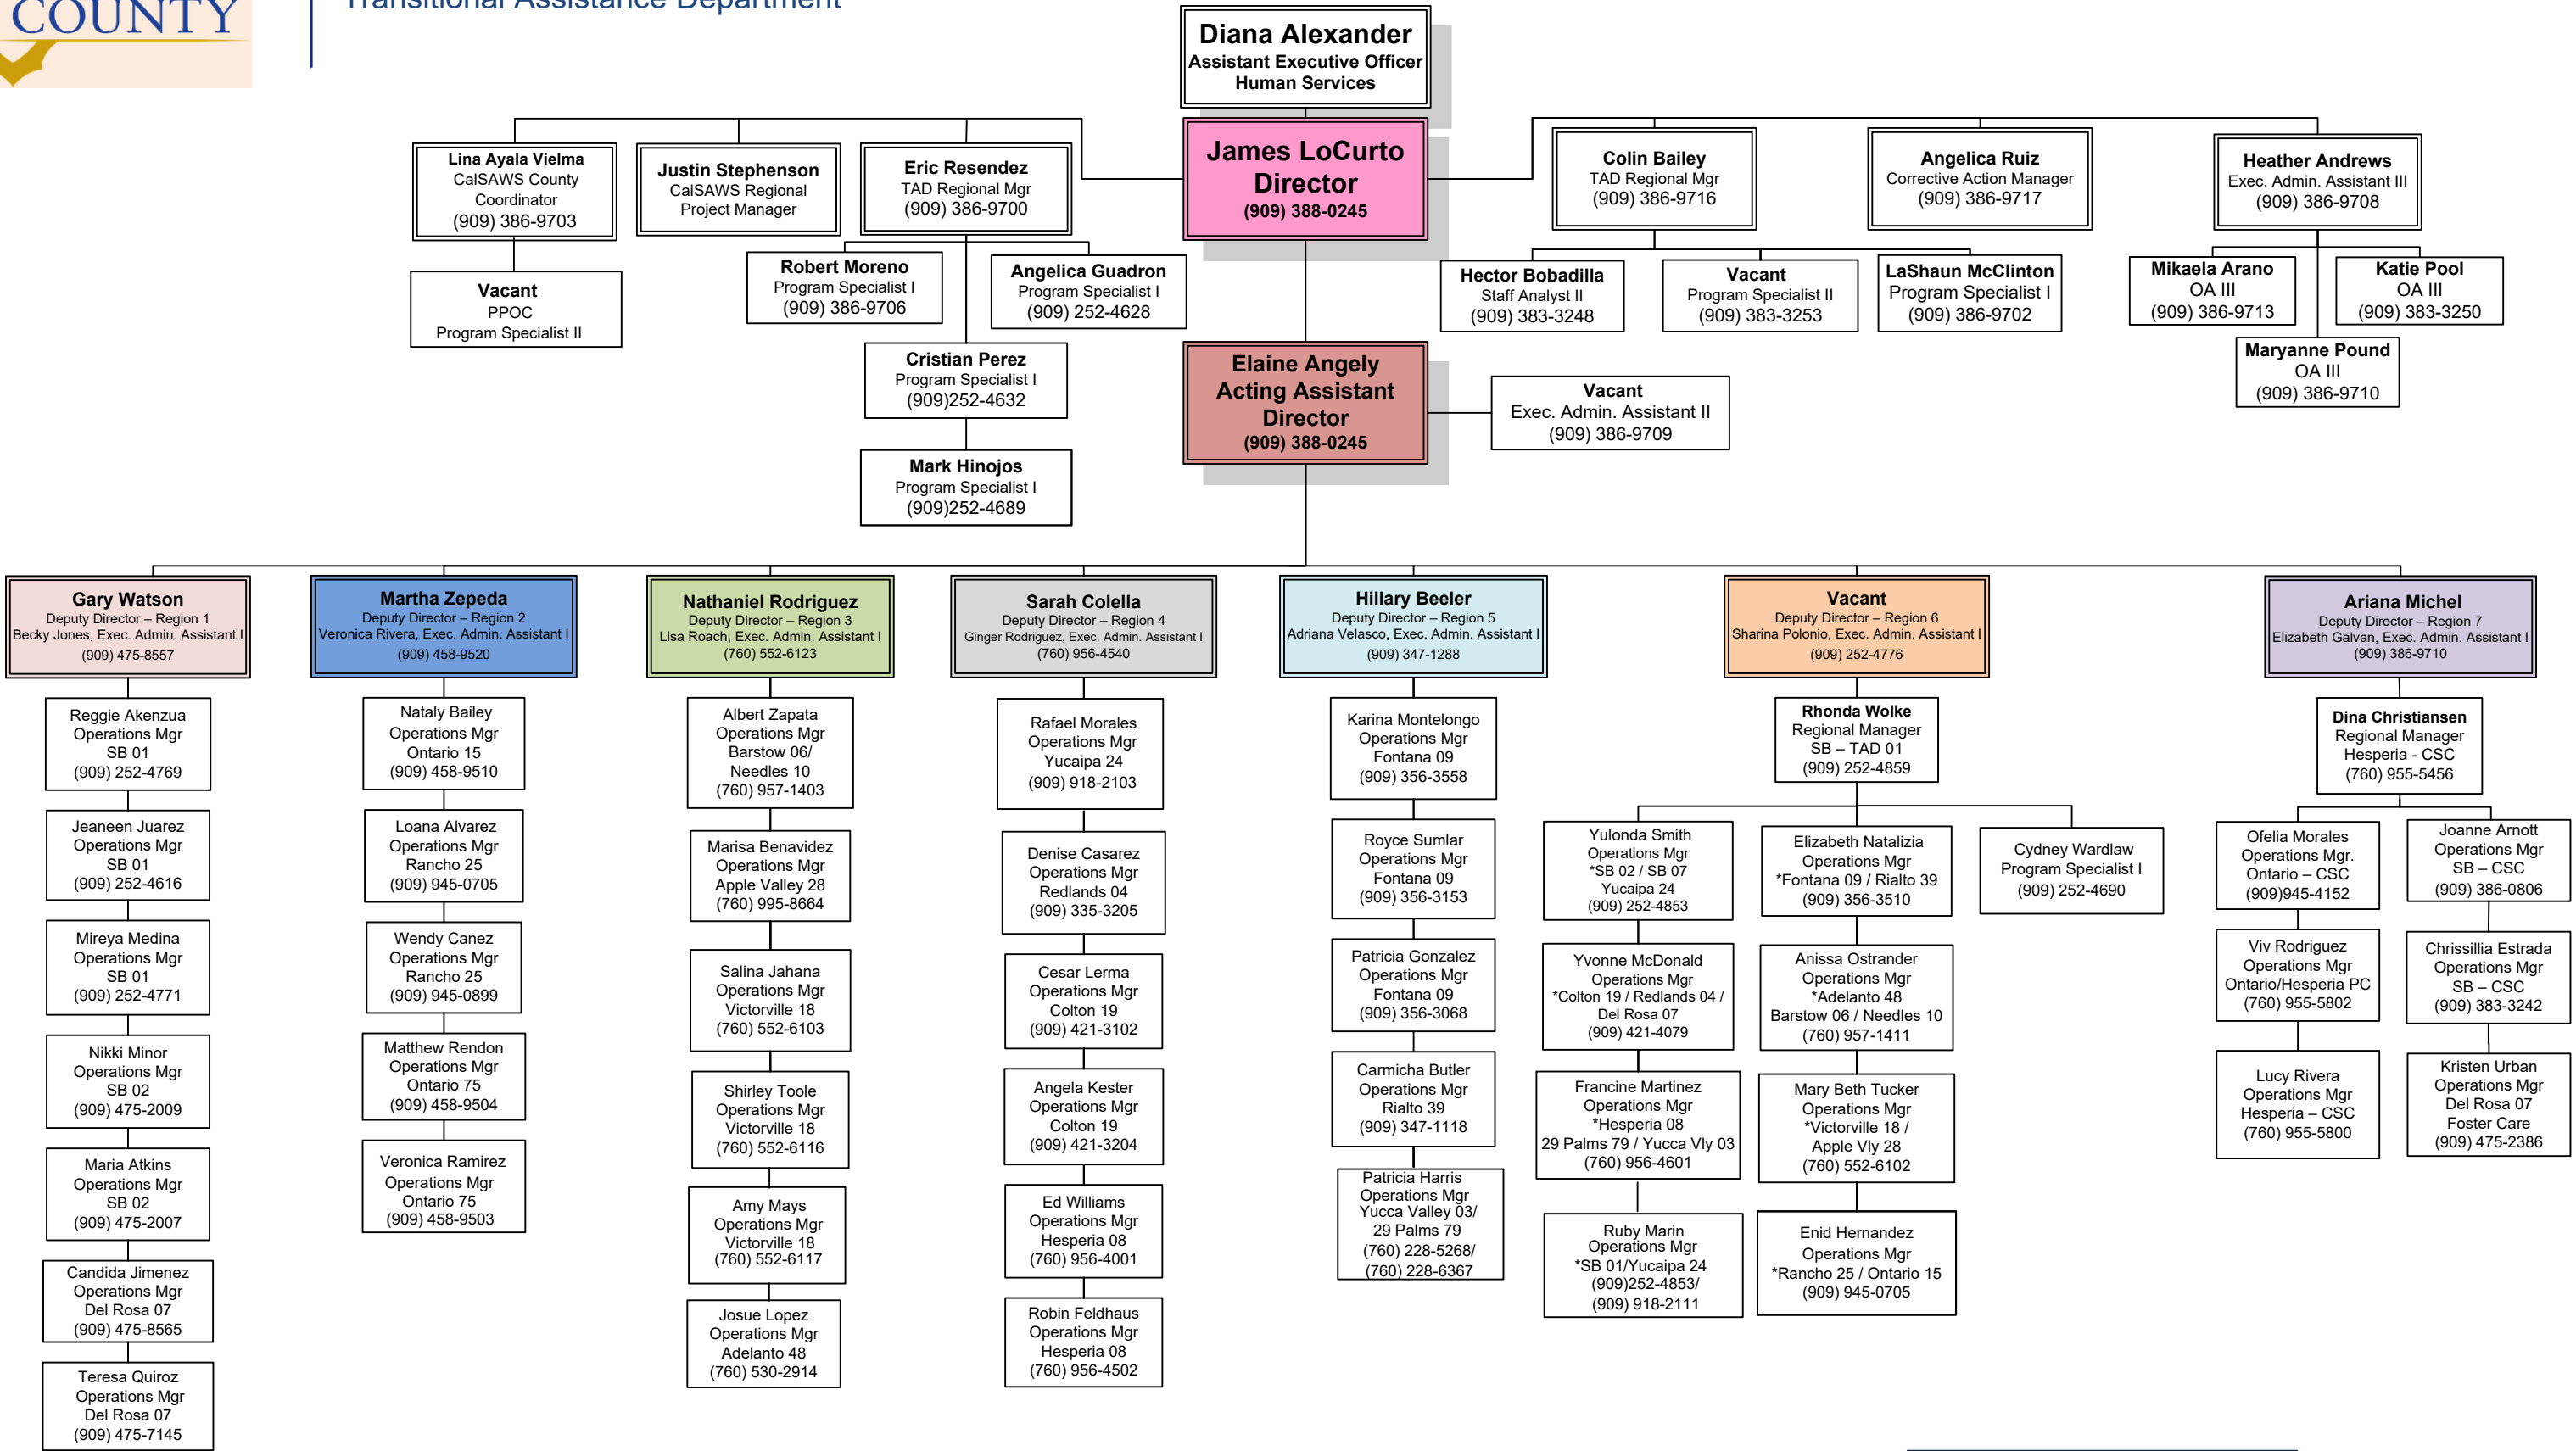

Transitional Assistance Department

KEY

- San Bernardino (SB)
- Deputy Director (DD)
- Regional Manager (RM)
- Operations Manager (OM)
- Office Assistant (OA)