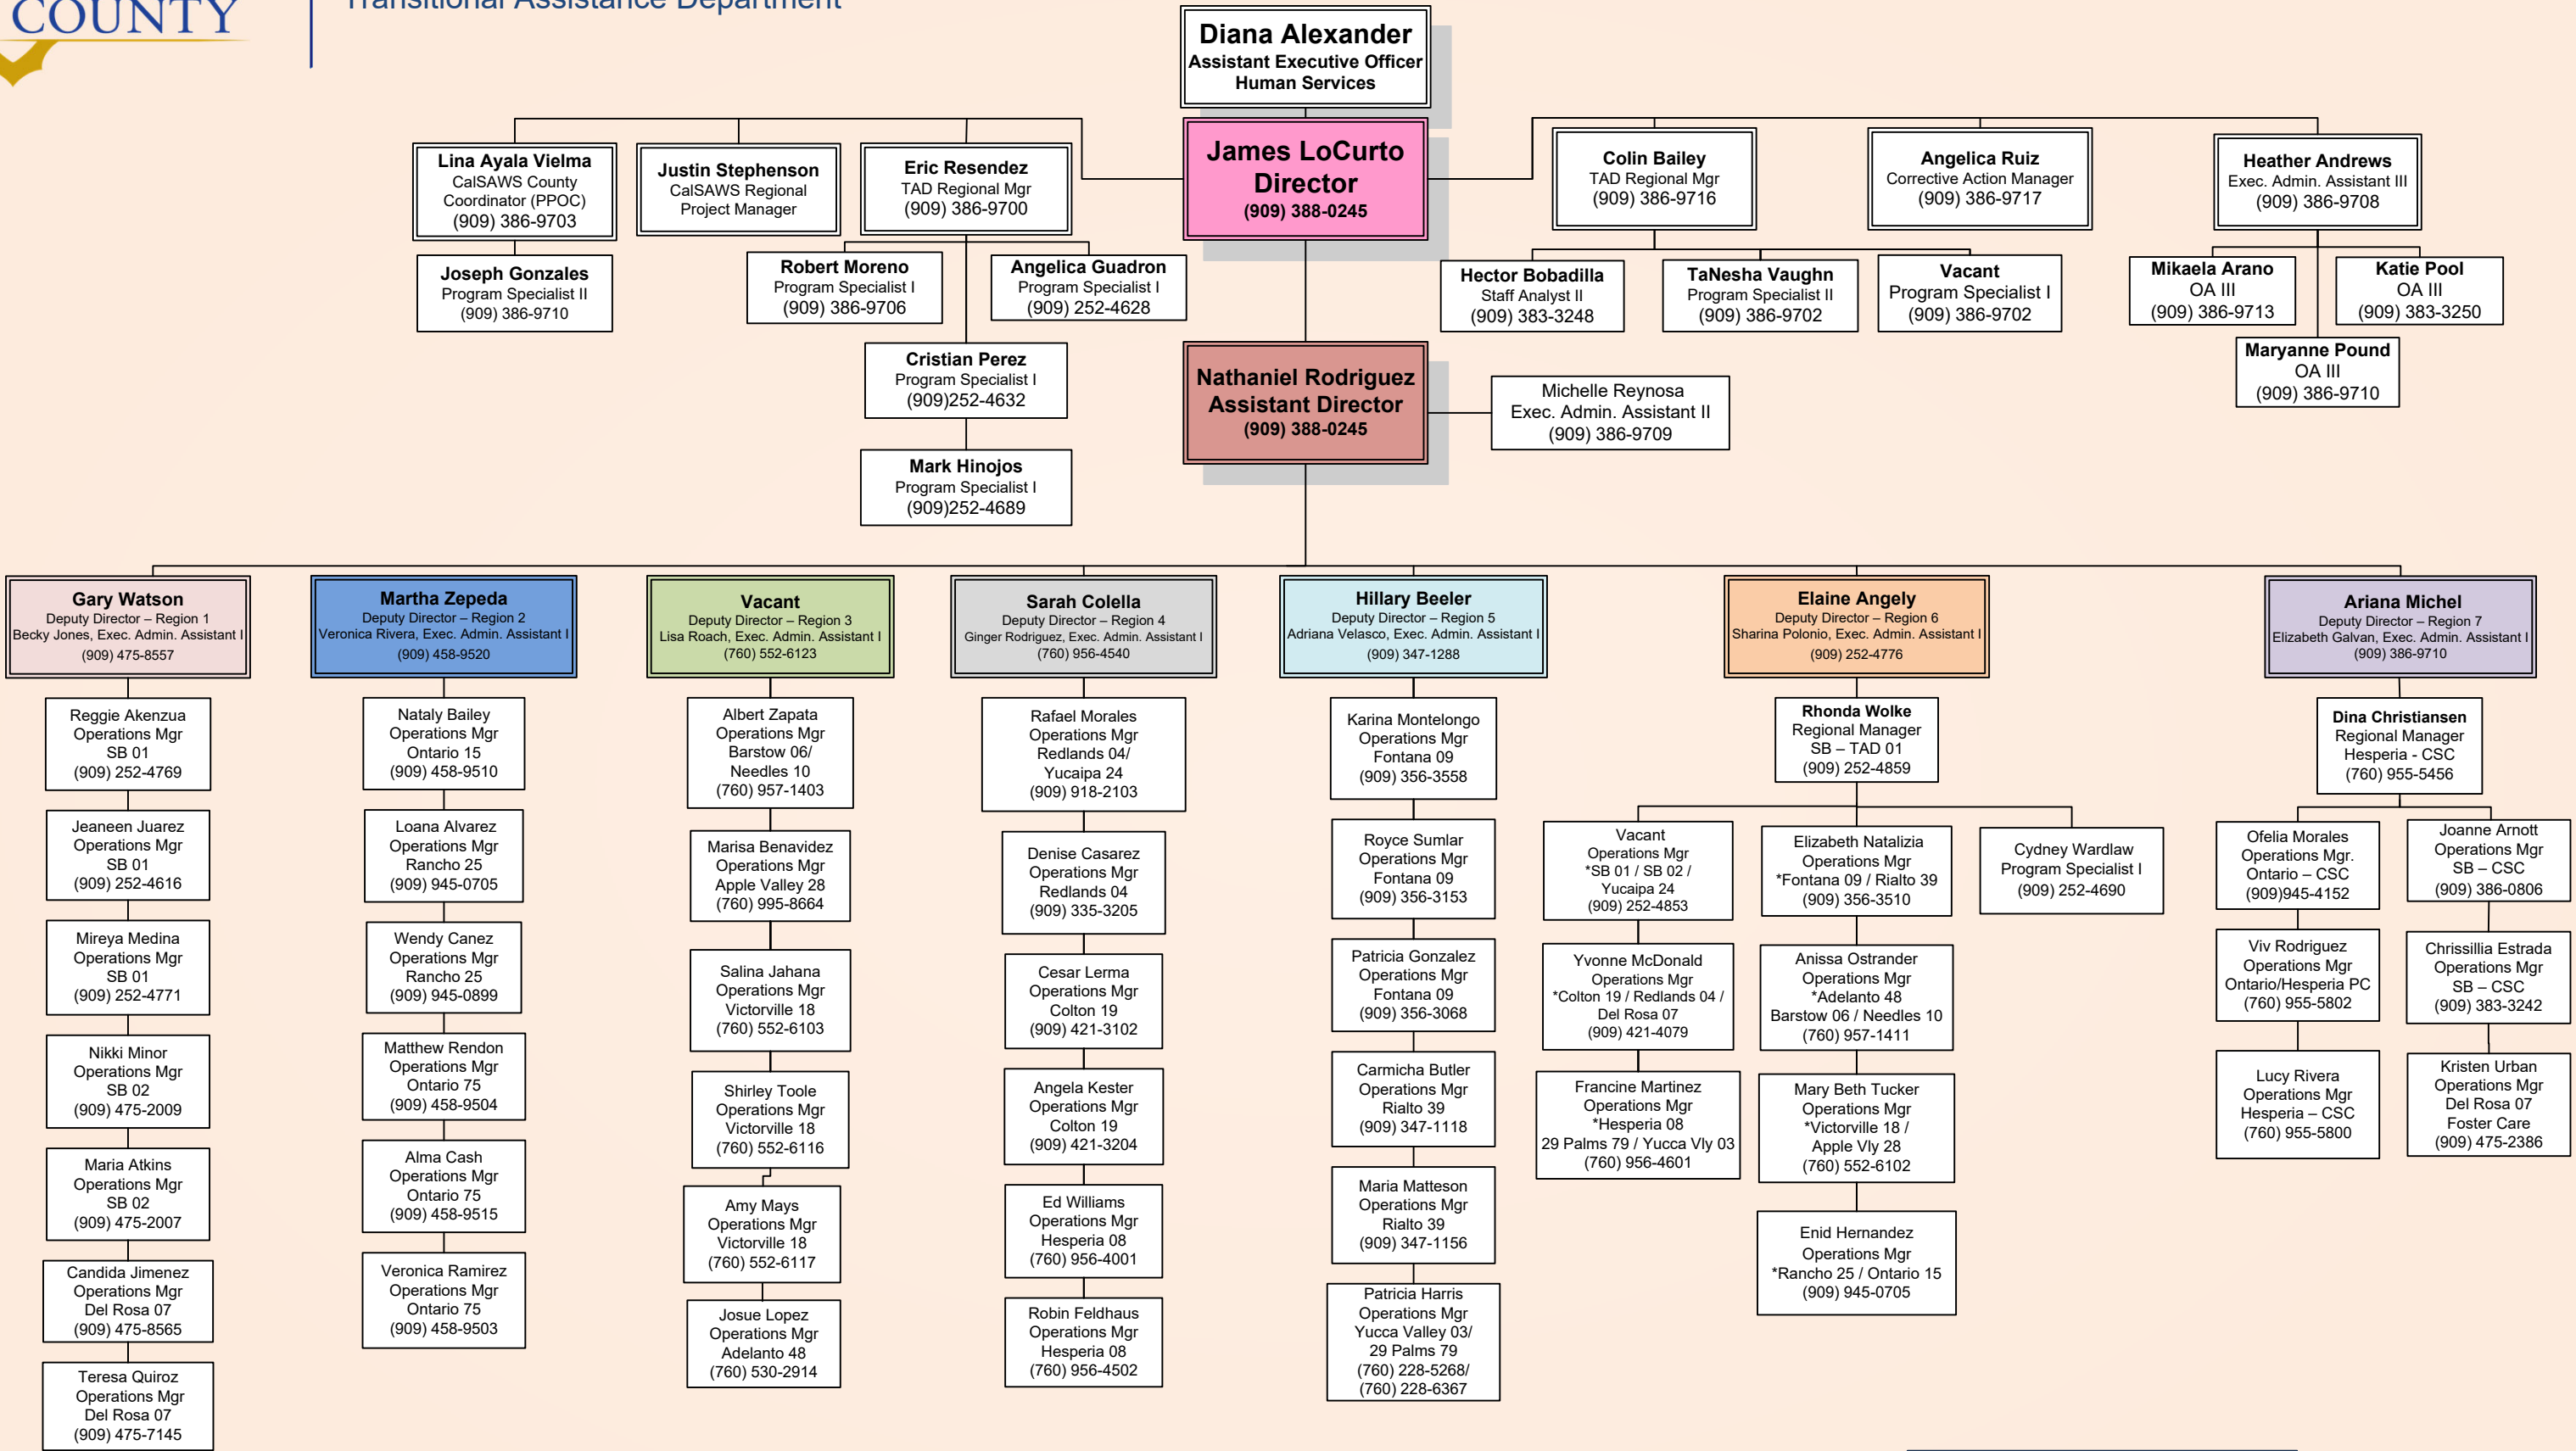

Transitional Assistance Department

KEY

- San Bernardino (SB)
- Deputy Director (DD)
- Regional Manager (RM)
- Operations Manager (OM)
- Office Assistant (OA)