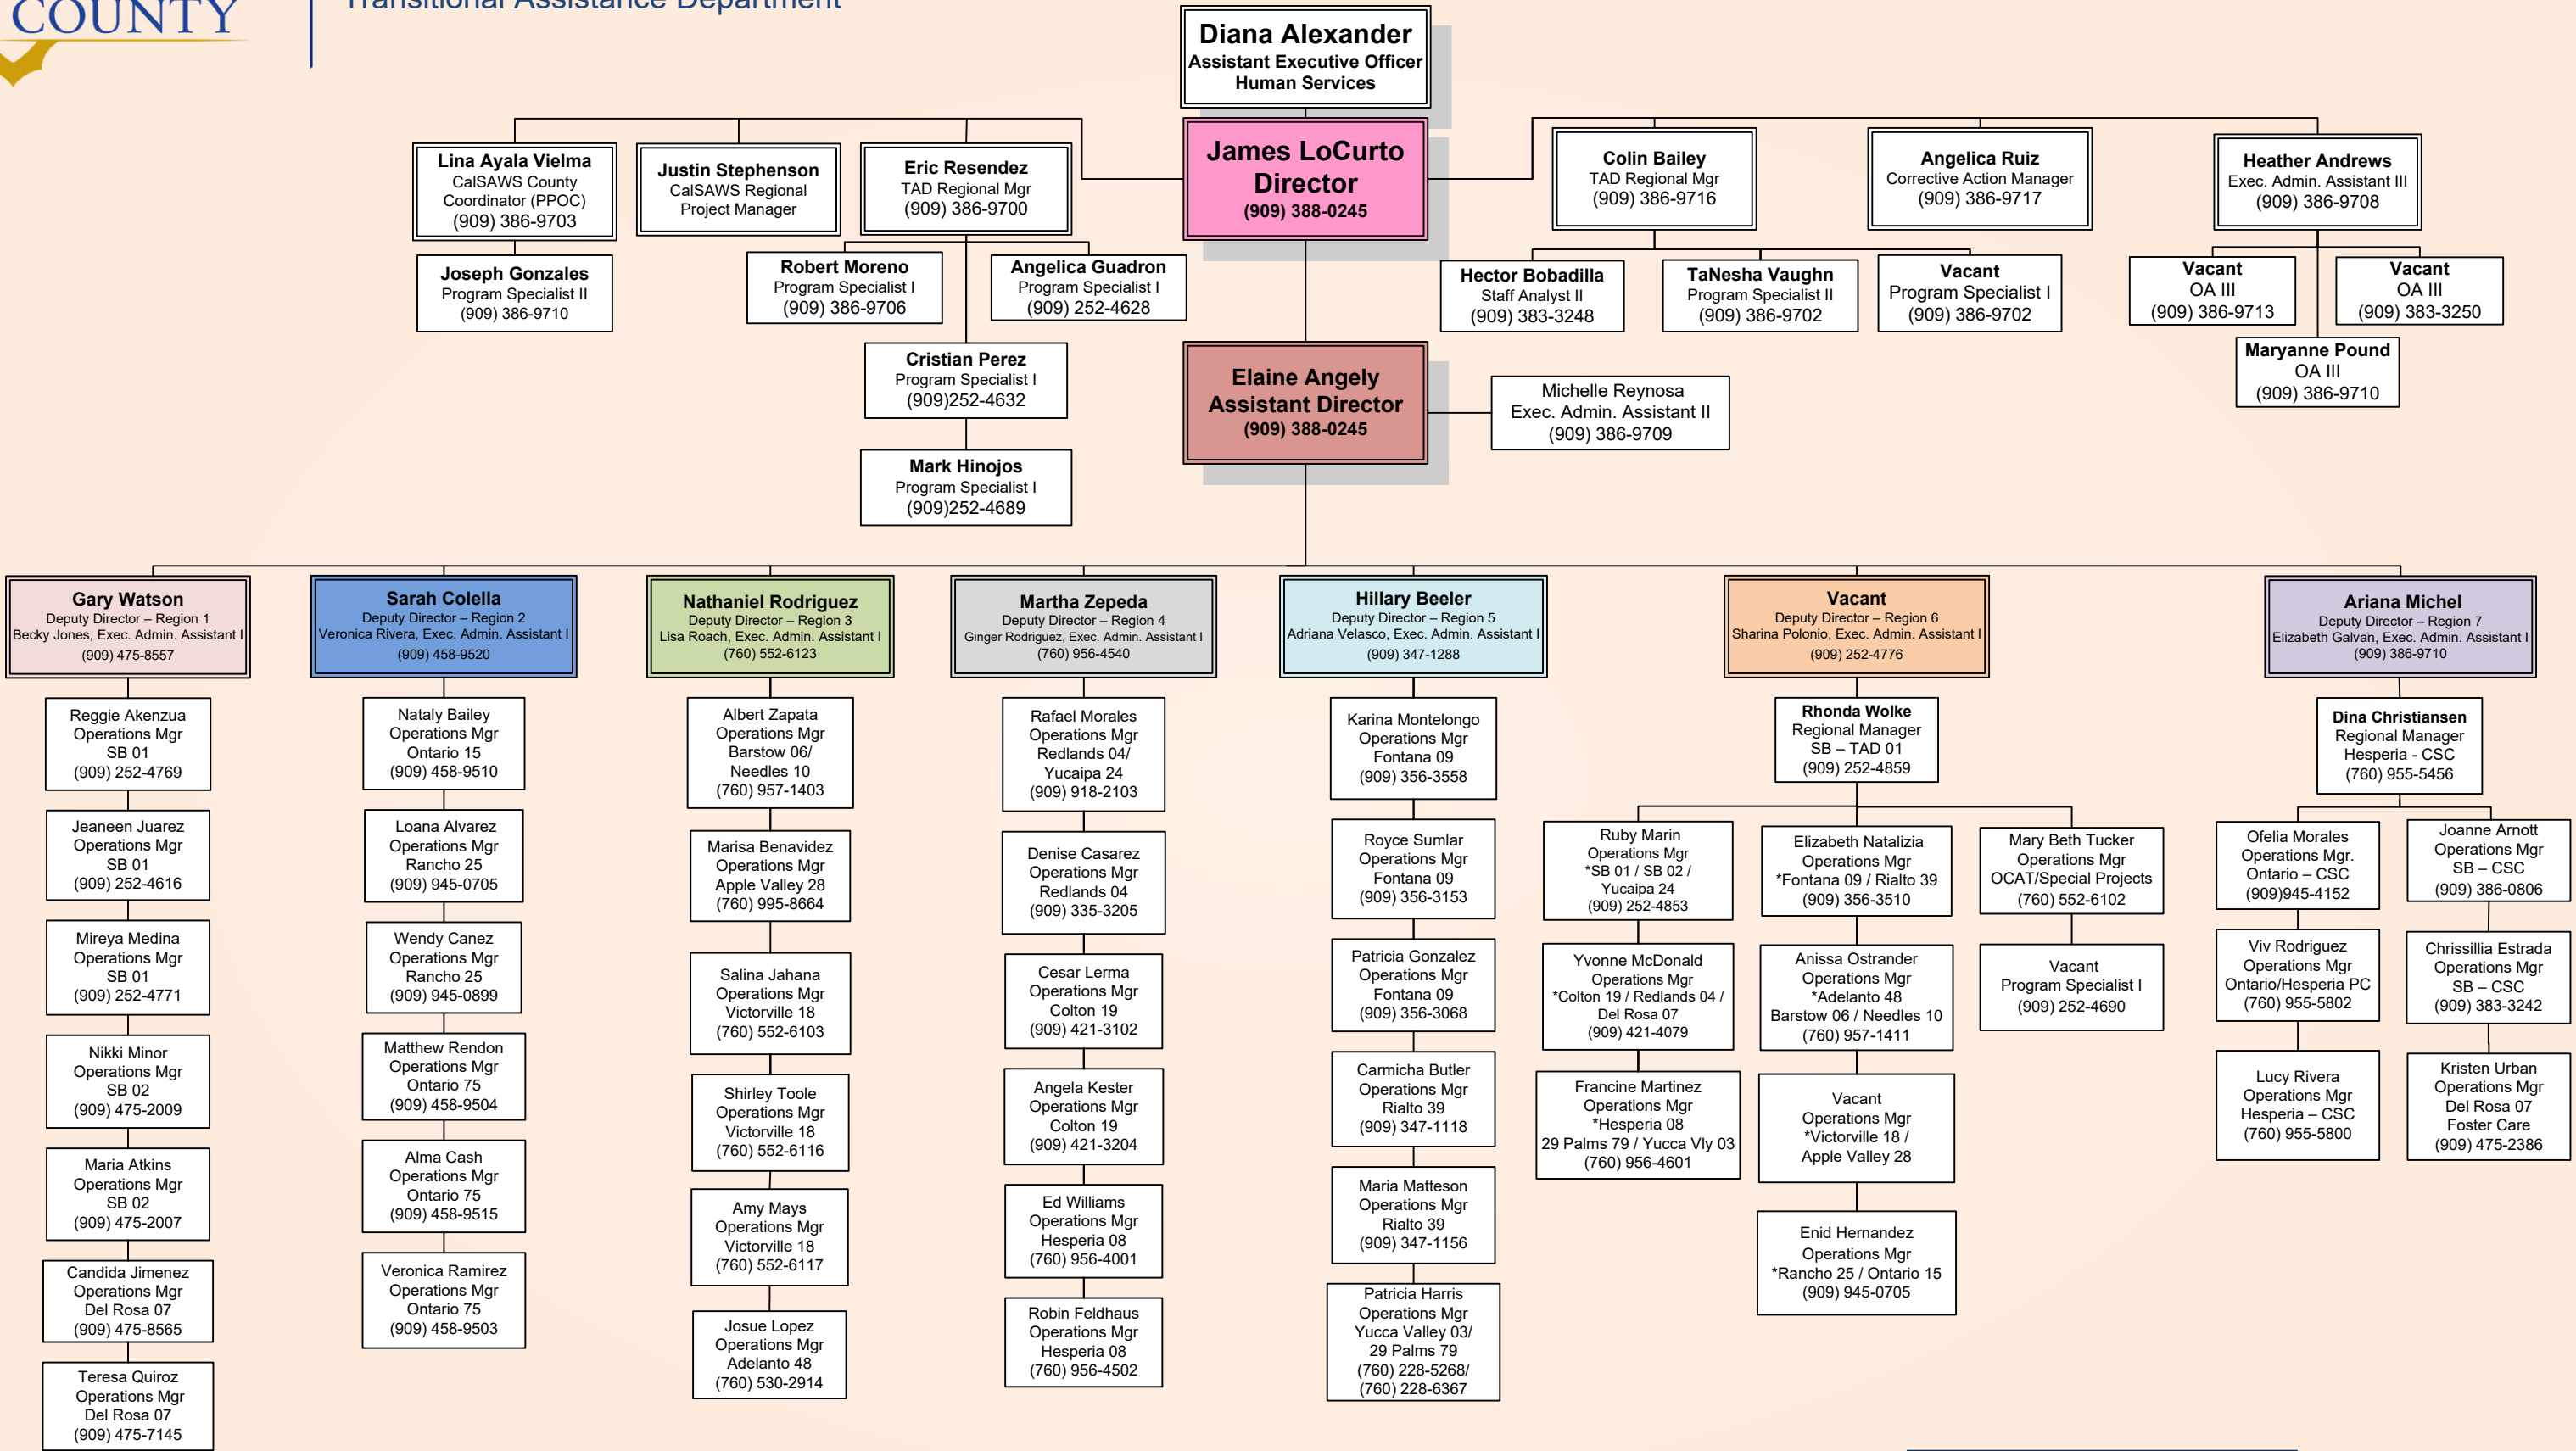

Transitional Assistance Department

KEY

- San Bernardino (SB)
- Deputy Director (DD)
- Regional Manager (RM)
- Operations Manager (OM)
- Office Assistant (OA)